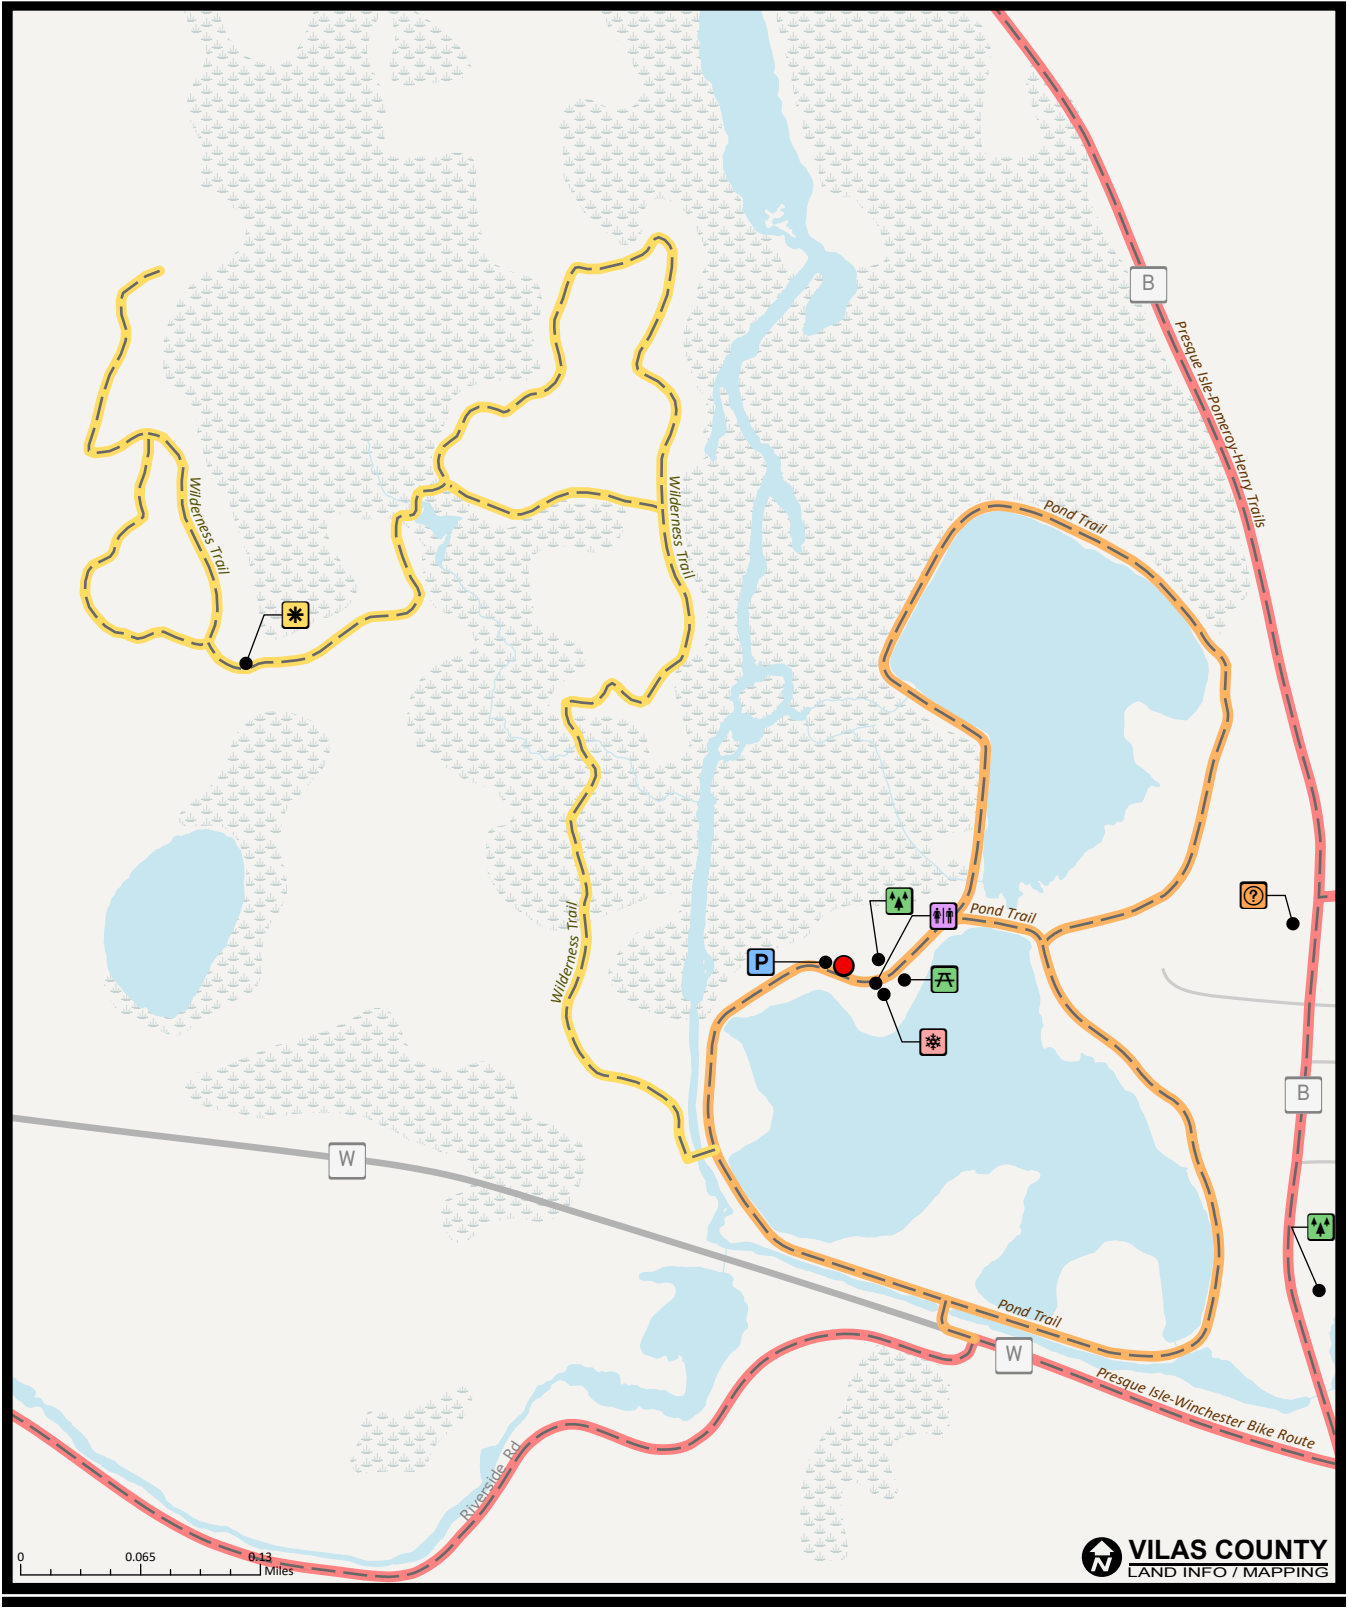

TRAIL MAP #60

PIPKER PARK TRAIL SYSTEM

Hiking • Improved Biking • Snowshoeing • Birdwatching • Leashed Pets Allowed • Disabled Access

VILAS COUNTY
LAND INFO / MAPPING

Hard-Surface Trail	Hike/Bike Trail	Trail Head	Picnic Area	Restroom	Hazard
Bike Route	Park	Chamber of Commerce/Info	Parking	Warming Station